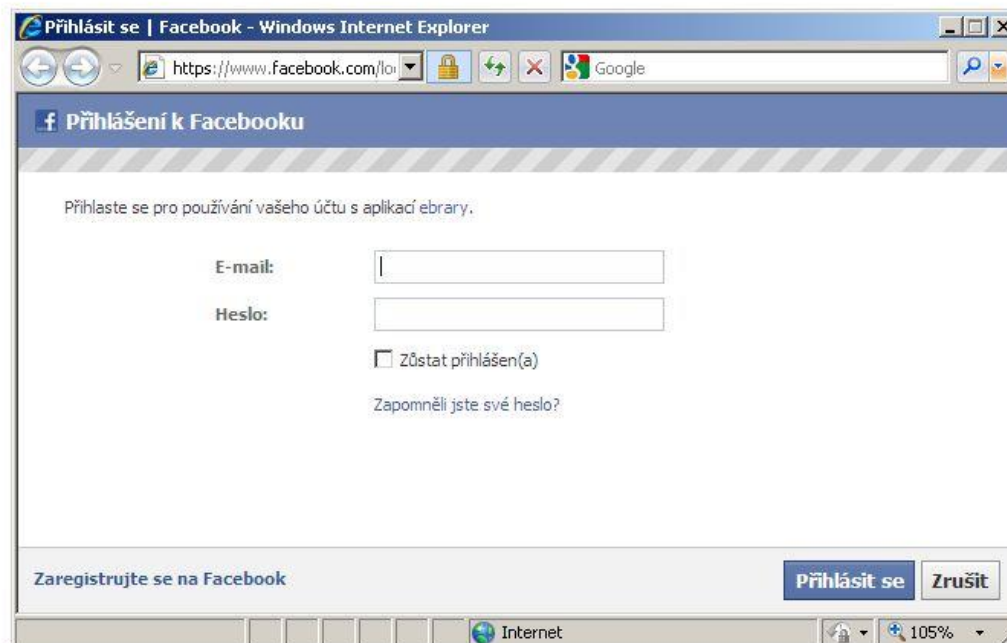

Simple Search: [Advanced](#) [All Subjects](#)

SETTINGS

Managing bibliographic information:

ebrary supports exporting bibliographic information to two industry-leading providers. ebrary displays export buttons for the provider you select in your search results, on the bookshelf (at the top of each book list for your folders), and in QuickView (under the InfoTools menu). You can select EndNote & Citavi, RefWorks, or both.

☒ Show EndNote & Citavi buttons, see [EndNote](#) for more information

☒ Show RefWorks buttons, see [RefWorks](#) for more information

Select Citation Format

☐ ACW(Alliance for Computers and Writing)

☐ APA(American Psychological Association)

☐ MLA(Modern Language Association)

☒ ebrary(ebrary standard format)

Choose your accessibility mode:

Some features of this web site use two different methods to achieve the same functionality. Selecting "accessibility mode" will make operations easier for those with disabilities, including those who use screen readers.

☐ Display pages in accessibility mode

Account linked to Facebook

Your ebrary account (user name natl_shib_nk0000031235) is now linked to your Facebook account (Karolína Košťálová). To [undo this link](#), remove the ebrary app from your Facebook account.

You are NOT using Facebook sign in on this browser.